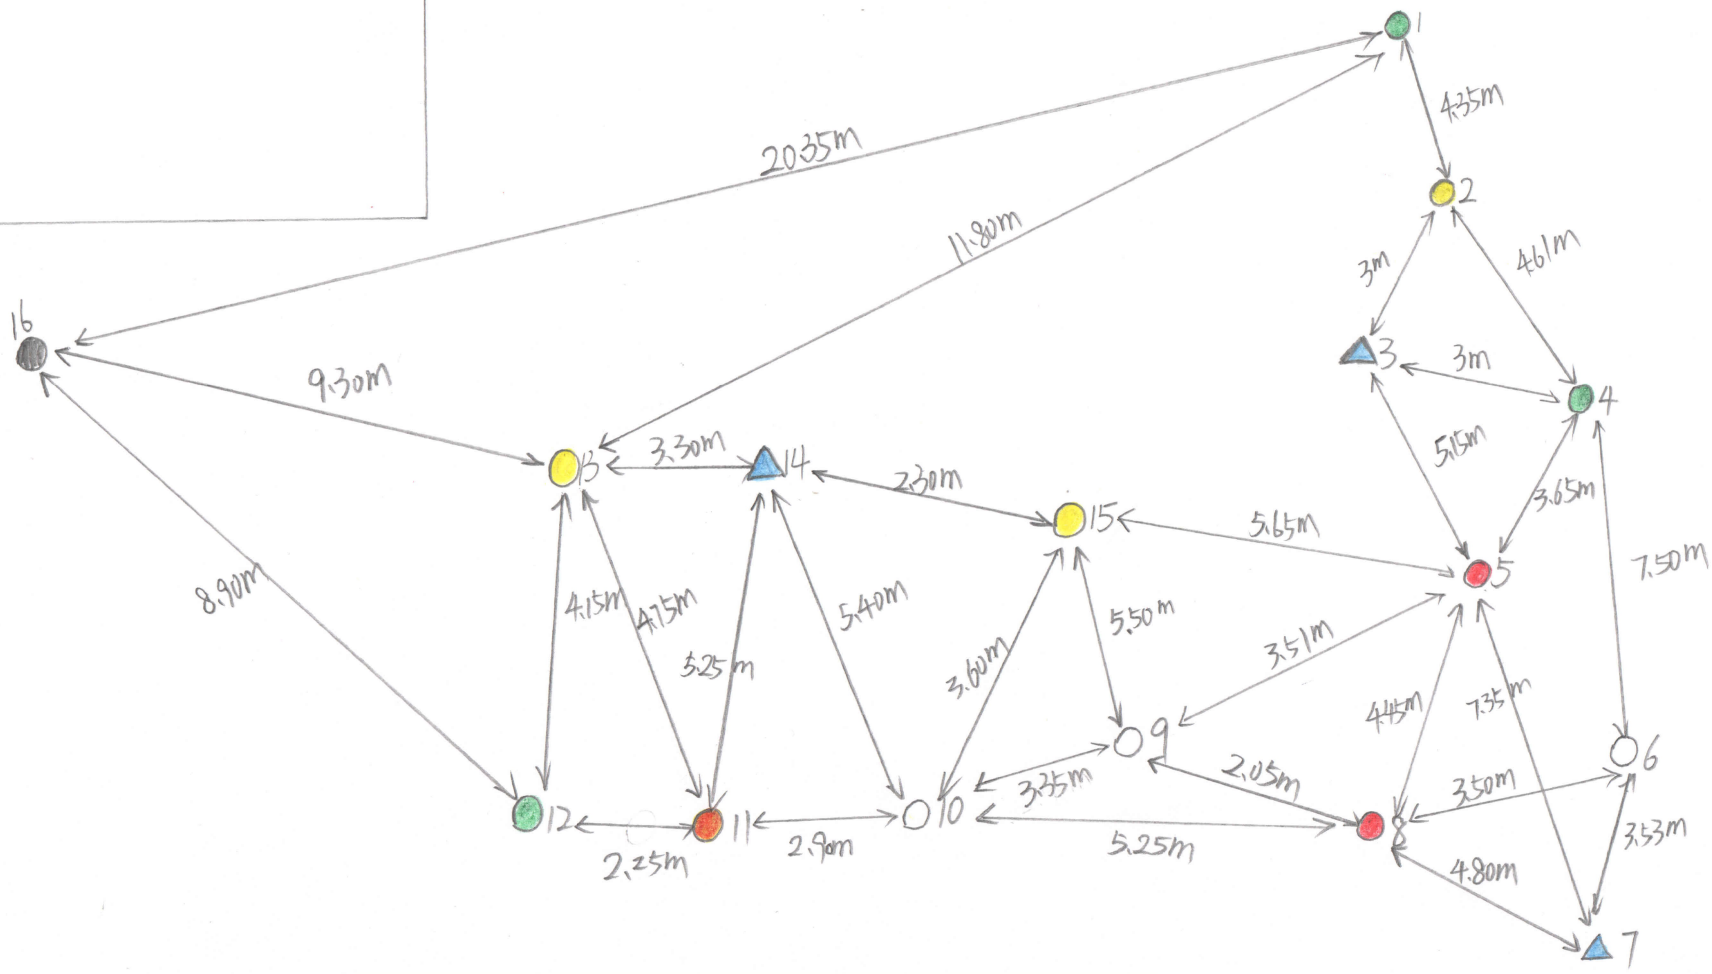

Planting Site

Sewer Line

Mississauga

Montevideo Rd

20 m
50 ft

West Credit Secondary School Planting for Change Sketch Map

Parking Lot

Legend			
△	Coniferous	●	Hop Tree
○	Deciduous	▲	White Spruce
○	Deciduous	○	Basswood
●	Sugar Maple	●	Bur Oak