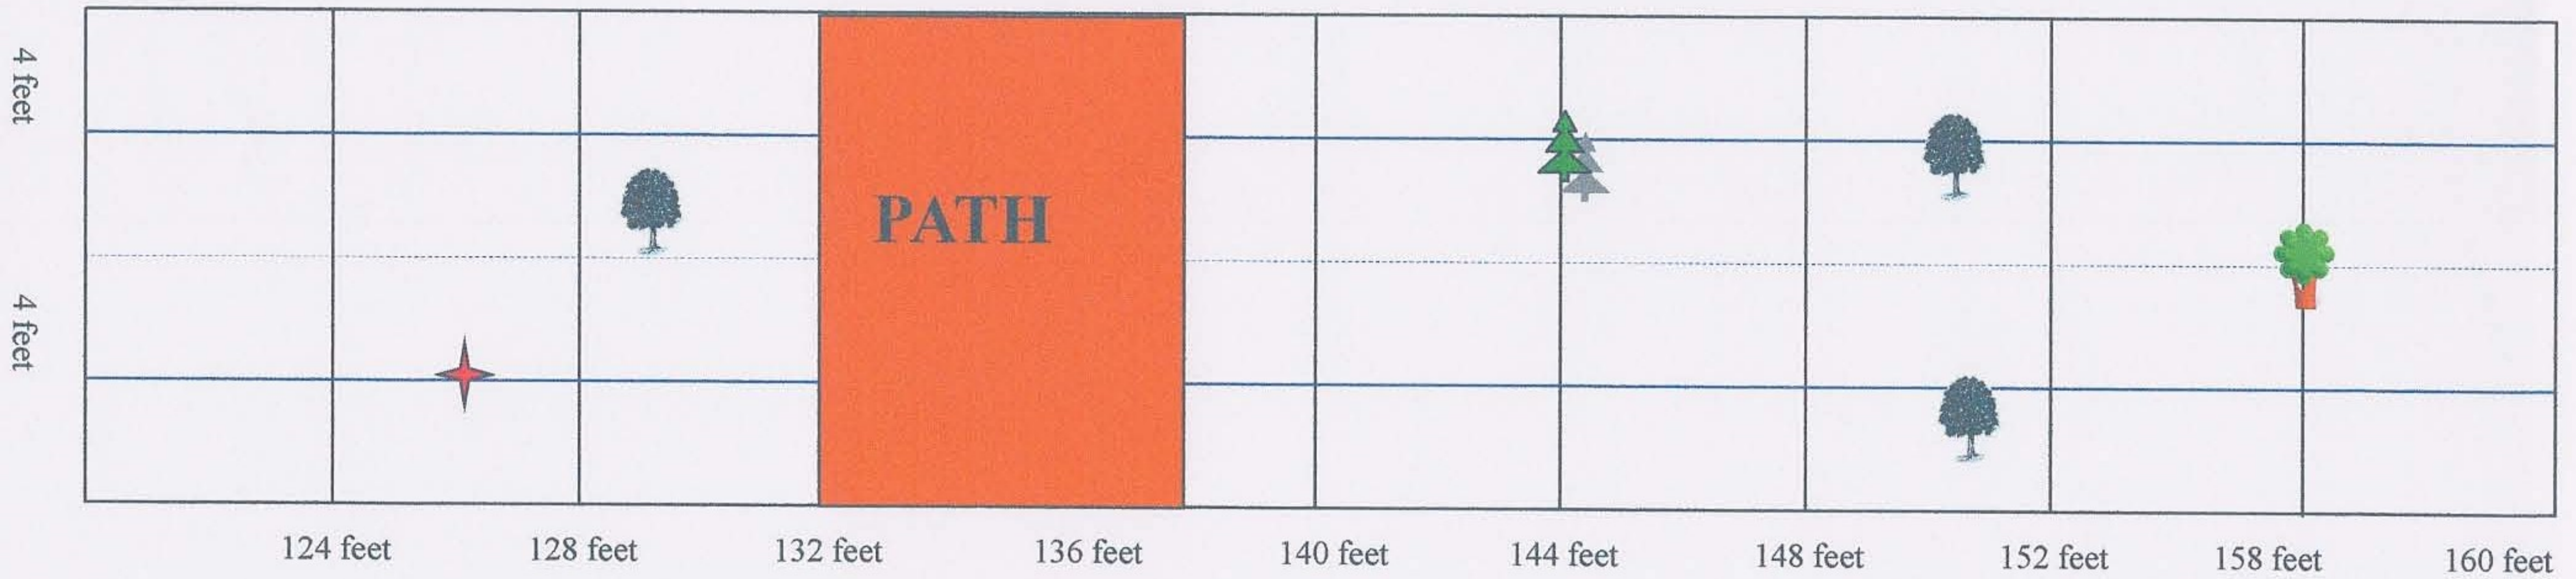

Robert Bateman Track

EAST

south

West

2nd section

North

Legend-

White Spruce (3)

Maple (0)

Hop Tree (1)

Basswood

Buroak

EAST

West

Robert Bateman Track

3rd section

south

North

4th section

Legend

-  White Spruce
-  Basswood

-  Red Maple

-  Hop Tree

-  Buroak

- X MISSING TREE

Robert Bateman Track

EAST

West

5th section

south

Legend

X MISSING TREE